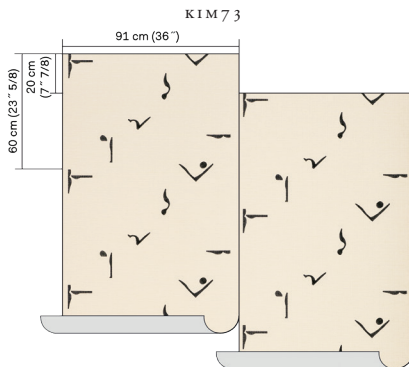

OMEXCO
Fine Belgian Wallcoverings

KIM MUPANGILAI
EMBROIDERED PAPERWEAVE

KIM73

KIM71

KIM72

NB: The portrayed colours may differ from reality.

References KIM7 - LOKEMA
Composition: embroidered paperweave
Weight: $\pm 330 \text{ g/m}^2$ (9.73 oz/sq yd)

Width of the wallcovering.

Pattern repeat is 60 cm (23" 5/8) and the design needs an offset match.

Light resistant: Xeno test 6.

Ecological.

Apply a ready mixed PVA or EVA clear adhesive directly to the wall, no need to humidify the back of the wallcovering.

Totally or virtually seamless.

Sold by 9 m / 9.84 yd rolls.

Fire resistant:
EU: B, s1-d0
US: class A

More information and samples are available on request.

Omexco n.v. - Ambachtenlaan 12 - 3001 Heverlee - Belgium
t. +32 16 40 18 80 - info@omexco.com - www.omexco.com