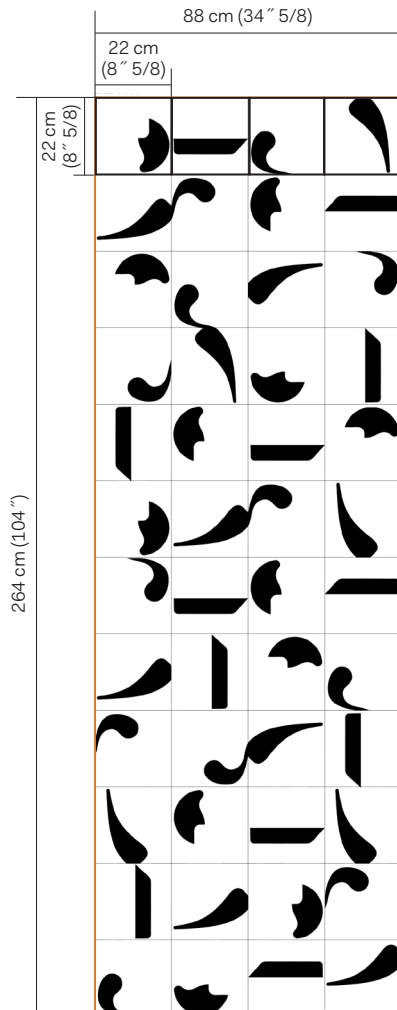

KIM MUPANGILAI
INSTALLATION SUGGESTION

References KIM4 - OBA

KIM4: Square tile design composed of 4 different shapes.

Dimensions: 22 x 22 cm 2,50 mm (8" 5/8 x 8" 5/8 x 1").

The design can be installed in any orientation and repeated endlessly.

Feel free to be as creative as you want by creating your own design.

Sold as a set of 48 tiles (12 x A, B, C & D) = 2,32m². Not sold separately.

INSTALLATION SUGGESTION

More information and samples are available on request. We invite you to share your projects and tag us.