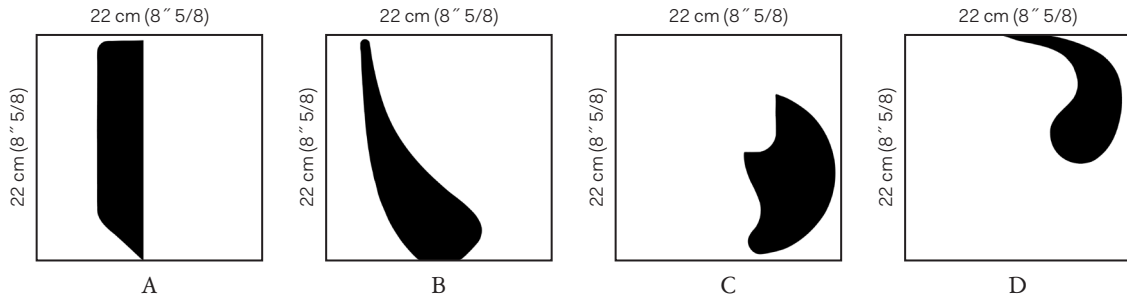

KIM MUPANGILAI
INSTALLATION SUGGESTION

References KIM4 - OBA

KIM4: Square tile design composed of 4 different shapes.

Dimensions: 22 x 22 cm 2,50 mm (8" 5/8 x 8" 5/8 x 1").

The design can be installed in any orientation and repeated endlessly.

Feel free to be as creative as you want by creating your own design.

Sold as a set of 48 tiles (12 x A, B, C & D) = 2,32m². Not sold separately.

INSTALLATION SUGGESTION

More information and samples are available on request. We invite you to share your projects and tag us.