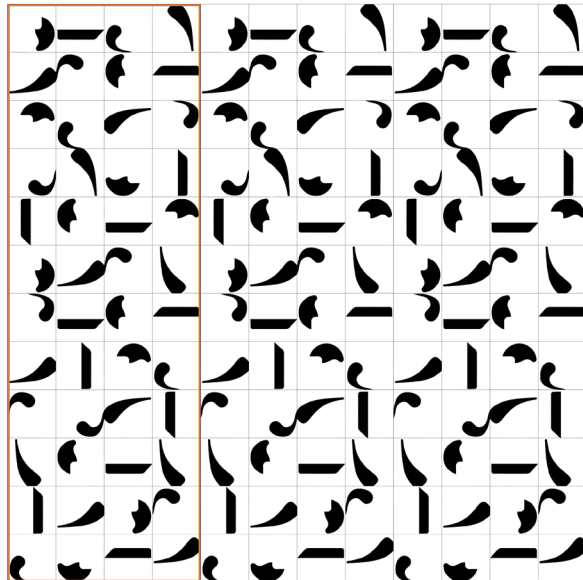

KIM MUPANGILAI
INSTALLATION SUGGESTION

References KIM4 - OBA

KIM4: Square tile design composed of 4 different shapes.

Dimensions: 22 x 22 cm 2,50 mm (8" 5/8 x 8" 5/8 x 1").

The design can be installed in any orientation and repeated endlessly.

Feel free to be as creative as you want by creating your own design.

Sold as a set of 48 tiles (12 x A, B, C & D) = 2,32m². Not sold separately.

INSTALLATION SUGGESTION

More information and samples are available on request. We invite you to share your projects and tag us.