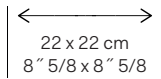

KIM 4: Square tile design composed of 4 different shapes.

Dimensions: 22 x 22 cm 2,50 mm (8" 5/8 x 8" 5/8 x 1").

The design can be installed in any orientation and repeated endlessly.

Sold as a set of 48 tiles (12 x A, B, C & D) = 2,32m². Not sold separately.