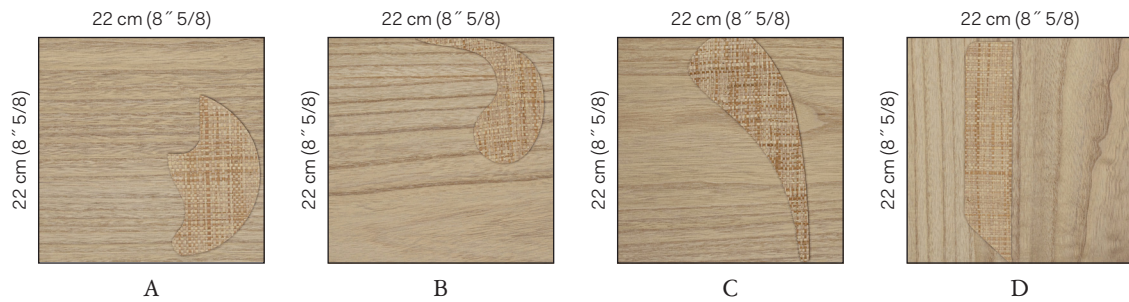

OMEXCO
Fine Belgian Wallcoverings

KIM MUPANGILAI
WOOD & RAFFIA

KIM 4 1

KIM 4 2

KIM 4 3

KIM 4 4

NB: The portrayed colours may differ from reality.

References KIM 4 - OBA
Composition: wood & raffia
Weight: $\pm 442\text{g/m}^2$ (13 oz/sq yd)

KIM 4: Square tile design composed of 4 different shapes.

Dimensions: 22 x 22 cm 2,50 mm (8" 5/8 x 8" 5/8 x 1").

The design can be installed in any orientation and repeated endlessly.

Sold as a set of 48 tiles (12 x A, B, C & D) = 2,32m². Not sold separately.

Width of the wallcovering.

Fire resistant:
EU: B, s1-d0
US: class A

Light resistant:
Xeno test 5-6.

Ecological.

Apply a ready mixed PVA or EVA clear adhesive directly to the wall.

Panel effect.

Sold by set of 48 tiles.