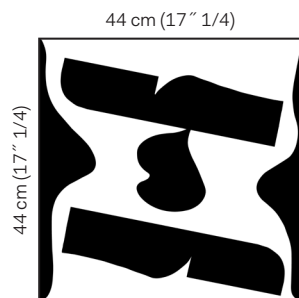

KIM MUPANGILAI  
INSTALLATION SUGGESTION

References KIM2 - KISA

KIM2: Square tile design. Dimensions: 44 x 44 cm x 4,10 mm (17" 1/4 x 17" 1/4 x 1" 3/5).  
The design allows the tile to be installed in any orientation and repeated endlessly.  
Feel free to be as creative as you want by creating your own design. Sold as a set of 12 tiles = 2,32m<sup>2</sup>.