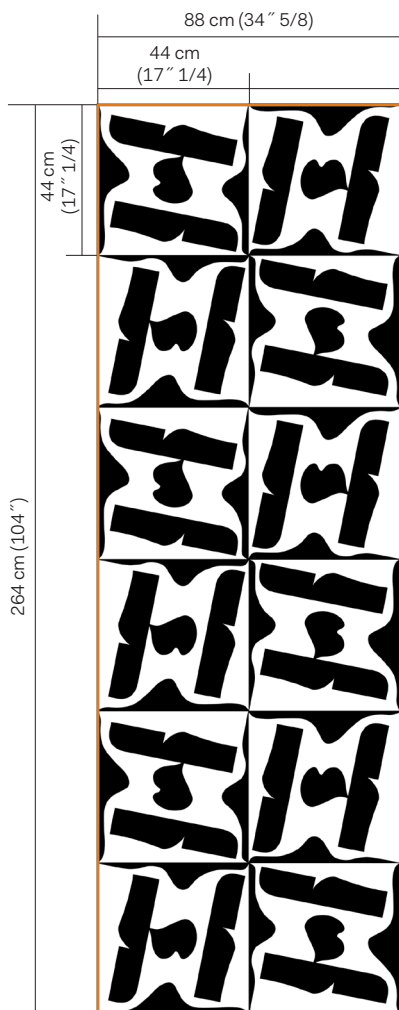

KIM MUPANGILAI  
INSTALLATION SUGGESTION

References KIM2 - KISA

KIM2: Square tile design. Dimensions: 44 x 44 cm x 4,10 mm (17" 1/4 x 17" 1/4 x 1" 3/5).  
The design allows the tile to be installed in any orientation and repeated endlessly.  
Feel free to be as creative as you want by creating your own design. Sold as a set of 12 tiles = 2,32m<sup>2</sup>.