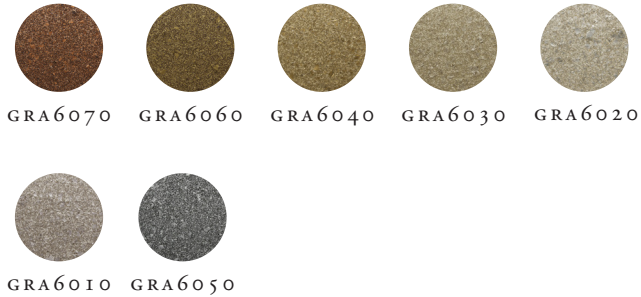

OMEXCO  
Fine Belgian Wallcoverings

GRAPHITE

MIXED-SIZED NATURAL MICA ON NON-WOVEN BACKING

NB: The portrayed colours may differ from reality.

References GRA 6

Composition: mixed-sized natural mica on non-woven backing

Weight:  $\pm 363 \text{ g/m}^2$  ( $\pm 10,59 \text{ oz/sq yd}$ )

Width of the wallcovering.

Pattern repeat is 0 cm (0") and the design does not need to be matched.

Fire resistant:  
EU: B, s1-d0  
US: class A

This design requires reverse hanging.

Ecological.

Apply a ready mixed PVA or EVA clear adhesive directly to the wall, no need to humidify the back of the wallcovering.

Light resistant:  
Xeno test 6.

Sold by the metre/yard.  
No minimum.