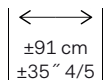

Weight:  $\pm 363 \text{ g/m}^2$  ( $\pm 10,59 \text{ oz/sq yd}$ )

Width of the wallcovering.

Pattern repeat is 0 cm (0") and the design does not need to be matched.

Fire resistant:  
EU: B, s1-d0  
US: class A