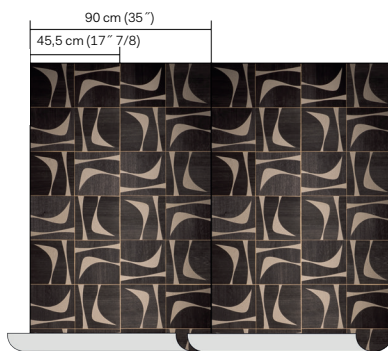

OMEXCO
Fine Belgian Wallcoverings

ECLIPSE
WOOD VENEER & PAPER

ECP411

ECP412

NB: The portrayed colours may differ from reality.

References ECP41 - ASTRAL
Composition: wood veneer & paper
Weight: $\pm 234 \text{ g/m}^2$ (6.90 oz/sq yd)

Width of the wallcovering.

Pattern repeat is 45,5 cm (17" 7/8) and the design needs a straight match.

Fire resistant:
EU: B, s1-d0
US: class A.

Sold by the metre/yard.
No minimum.

Light resistant:
Xeno test 4-5.